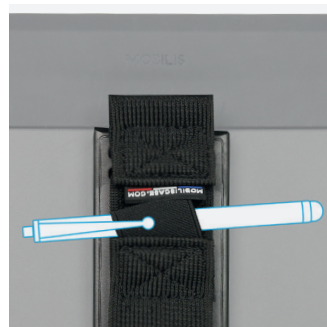

PROTECH ROTATING HANDLE

REINFORCED PROTECTIVE CASE
FOR TABLET

2
YEARS
WARRANTY

ACCESSORIES INCLUDED

Elastic hand strap

Rotating system 360°

Layout position

Portrait position

Rotating tripod

Video position

Stylus holder

On the elastic hand strap
Stylus not included

REFERENCES

To know all available references, please contact your sales representative.

Brand	Ref	Product	EAN code
SAMSUNG	067012	PROTECH - Case + 360° handstrap + kickstand for Galaxy Tab A9+ 11" (SM-X210 / SM-X216)	3700992530512
	067007	PROTECH - Case + 360° handstrap + kickstand for Galaxy Tab Active 4 Pro - Tab Active Pro	3700992526751
	067006	PROTECH - Case + 360° handstrap + kickstand for Galaxy Tab A8 10.5" (SM-X200/SM-X205)	3700992526065
	067001	PROTECH - Case + 360° handstrap + kickstand for Galaxy Tab A7 10.4"	3700992524344
	067002	PROTECH - Case + 360° handstrap + kickstand for Galaxy Tab Active 3 8"	3700992524351
APPLE	067003	PROTECH - Case + 360° handstrap + kickstand for iPad 10.2" (9th/8th/7th gen)	3700992524368
	067009	PROTECH - Case + 360° handstrap + kickstand for iPad 10.9" (10th gen)	3700992528601
MICROSOFT	067011	PROTECH - Case + 360° handstrap + kickstand for Surface Pro 9 - Surface Pro 8	3700992529950
	067010	PROTECH - Case + 360° handstrap + kickstand for Surface Pro 7+/7/6/2017/4	3700992528694
	067004	PROTECH - Case + 360° handstrap + kickstand for Surface Go 4 / Go 3 / Go 2 / Go	3700992524696