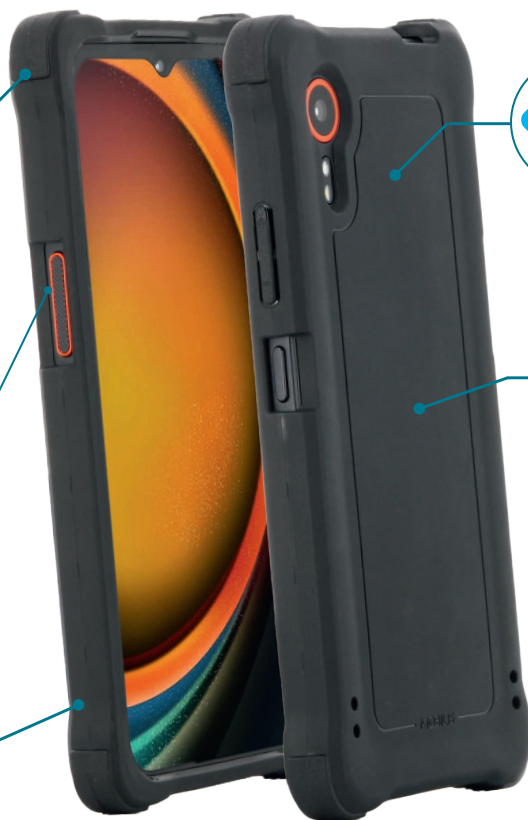

### AIRCELL SYSTEM

4 air pockets to absorb shocks. Tested to **800 drops from 1.2m**

### ADVANCED RAISED EDGES

Design to protect your device and camera lens **from falls**