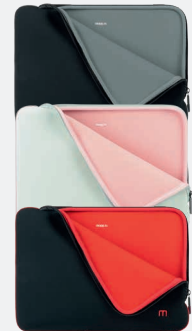

The Skin collection sleeves act like a second skin thanks to their neoprene material, to protect your laptop or tablet from daily scratches and shocks.

So fashion, they turn their personality out with a different inside color. Covered with an original trompe l'œil packaging, you will not miss these bicolor sleeves in facing!

SLEEVE ROYAL BLUE & ICED BLUE

Ref. 049008

Size 12.5-14" - Compatible MacBook Air and MacBook Pro 13.3"

Available in 3 sizes
and 4 colors

+ Second skin effect thanks to the neoprene material

SPECIFICATIONS

| Ref | Product designation | EAN code | |
|----------------------------|----------------------------|---------------------|--------------|
| 049008 | Skin Sleeve 12.5-14" - Bue | 3700992511139 | |
| Weight | Interior dimensions | Exterior dimensions | PCB quantity |
| 176 gr with pack 212 gr | 325 x 245 x 15 mm | 330 x 250 x 18 mm | 10 |