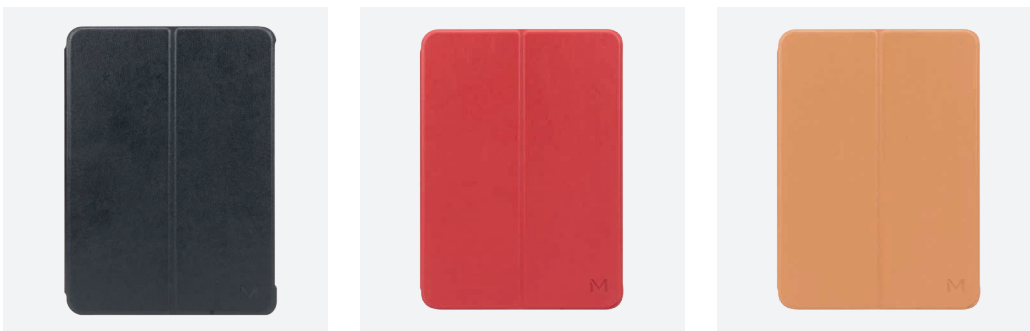

Ref. 048011

Weight : 300 g | Dimensions : 250 x 184 x 15 mm

- + 2 usage positions : photo & video mode and keyboard mode
- + Access to all ports and functionalities
- + Leather effect finish
- + 3 colors available : black, red or tan

Views

Colors

Black - Ref : 048010

Red - Ref : 048011

Tan - Ref : On demand

SPECIFICATIONS

Ref	Product	EAN Code	
048011	Origine Case for iPad Pro 11" 2018 - Red	3700992513386	
Packed product weight	Packed product dimensions	SPCB quantity	PCB quantity
345 g	255 x 182 x 18 mm	5	20