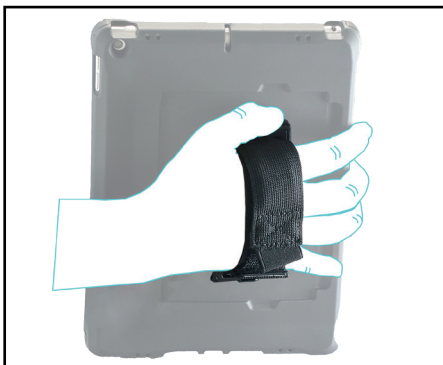

ADHESIVE 360° ROTATING HANDSTRAP + KICKSTAND FOR TABLET

Ref. 030005

ERGONOMIC & ADJUSTABLE STRAP
For a comfortable standing entry

ROTATING SYSTEM 360°
Portrait/landscape mode

NITTO 5790 TAPE STICK
Very high adhesion. To stick directly on a tablet or a case

www.mobiliscase.com

MOBILIS®

CARE & CARRY

030005 - UNIVERSAL ADHESIVE ROTATING HANDSTRAP 360° + KICKSTAND FOR TABLET

INSTALLATION SUR LA TABLETTE INSTALLATION ON THE TABLET

Nettoyer la surface avec la lingette.
Clean the surface with the wipe.

Décoller le film de protection marron.
Peel off brown protective film.

Positionner la patte de saisie au milieu de votre coque ou votre tablette.
Position the rotative handle in the middle of your case or your tablet.

TEMPS DE COLLAGE REQUIS: Attendez minimum 72h avant utilisation
TIME REQUIRED: Wait at least 72 hours before use.

UTILISATION APPLICATION

Vous pouvez l'utiliser en patte de saisie.
You can use it as a handstrap.