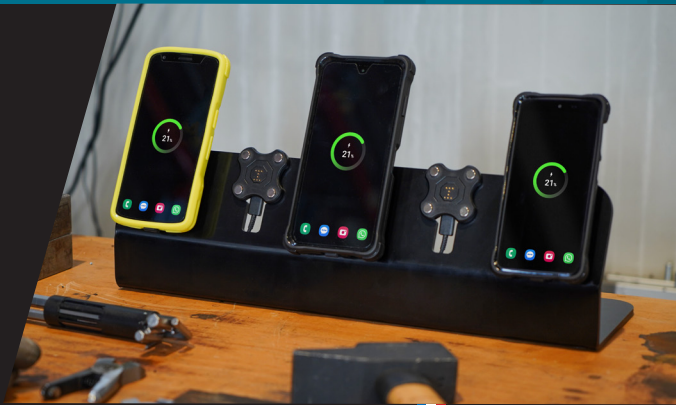

CHARGING STATION

5 positions - EU plug / UK plug / US plug

Charge all your smartphones simultaneously!

ENERGIA DOCK - CHARGING STATION 5 SLOTS 120W - EU/UK/US PLUG

MADE
IN FRANCE

2
YEARS
WARRANTY

 Réf : 020010 Energia Dock 5 positions for Energia Mobile - EU plug

 Réf : 020011 Energia Dock 5 positions for Energia Mobile - UK plug

 Réf : 020021 Energia Dock 5 positions for Energia Mobile - US plug

THE KIT

120W Charging - USB-C 2.0 / Data Transfer (480 Mbps)

USB-C
2.0

Compatible with all mobile devices (smartphones, HHDs) equipped with a centered USB-C port, whether used with or without a protective case.

✦ **SMART MAGNETIC INTERFACE**

It protects and redirects the original USB-C port to the back of the device, allowing charging and data transfer without manual plugging for an instant and seamless connection.

✦ **EASY INSTALLATION**

Quick, tool-free installation: the attachment easily fixes to the back of the device or its case using a 3M VHB adhesive, ensuring a durable hold without the need for readjustment.