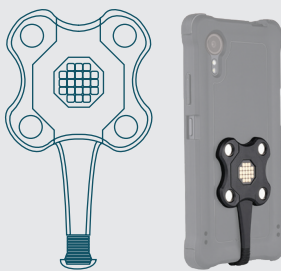

Here's how it works:

- ✦ *Device Detection: The charger analyzes each connected device (smartphone, tablet, mobile terminal, etc.) to identify its power requirements.*
- ✦ *Dynamic Power Distribution: It adjusts the power delivered to each port according to the specific needs of each device.*
- ✦ *Overload Prevention: When multiple devices are plugged in, the charger ensures that the total available power is not exceeded, avoiding overheating or poor energy distribution.*
- ✦ *Charging Speed Optimization: It allocates more power to devices that need fast charging and reduces power to those that are nearly full.*

YOUR KIT INCLUDES 4 COMPONENTS:

- 1 5-port charging station
- 2 5 x 30 cm USB-C cables (65W max*3)
- 3 Mains power cable
- 4 6-port USB-C charging block

Ref. 020006 NOT INCLUDED WITH THIS ITEM.

THE MAGNETIC DONGLE

Compatible with all mobile devices (smartphones, HHDs) equipped with a centered USB-C port, whether used with or without a protective case.

✦ **SMART MAGNETIC INTERFACE**

It protects and redirects the original USB-C port to the back of the device, allowing charging and data transfer without manual plugging for an instant and seamless connection.

✦ **EASY INSTALLATION**

Quick, tool-free installation: the attachment easily fixes to the back of the device or its case using a 3M VHB adhesive, ensuring a durable hold without the need for readjustment.