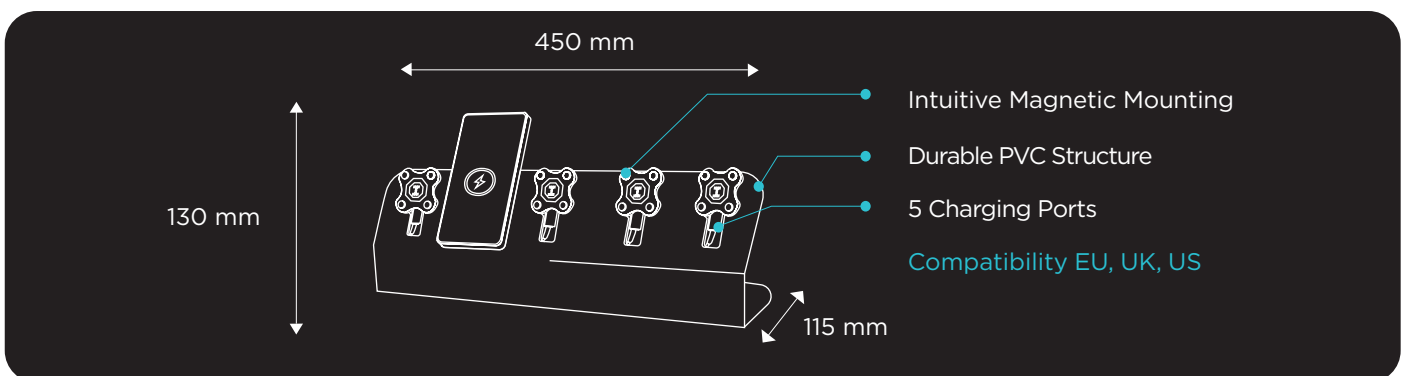

★ INTERNATIONAL COMPATIBILITY

Comes with removable power cords, including three plug types for EU, UK, and US sockets.