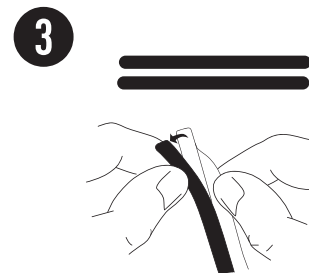

Separate the 2 magnetic strips and remove the protective film.