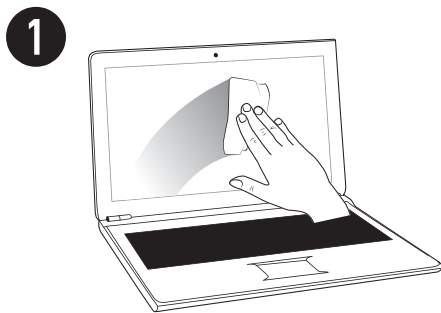

PRIVACY FILTERS MAGNETICS

MAGNETIC PRIVACY FILTER FOR LAPTOP SCREEN

REFERENCES

Ref	Product	EAN code	SPCB	PCB
016426	Magnetic Privacy Filter 13.3" (16:09) Dim : 300x176mm	3700992531731	8	160
016427	Magnetic Privacy Filter 14" (16:09) Dim : 316x184mm	3700992531748	8	160
016433	Magnetic Privacy Filter 15.6" (16:09) Dim : 351x204mm	3700992532028	8	160
016434	Magnetic Privacy Filter 14.1" (16:10) Dim : 309x198mm	3700992532295	8	160

INSTRUCTION FOR USE

Clean your computer screen