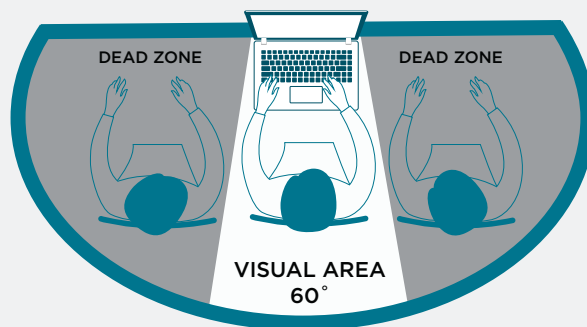

MOBILIS® privacy filters use a microshutter technology which allows only the person in front of the screen to view the displayed data.

This essential protection allows you to work in total security whether in public spaces, trains, planes...or even at the office !

MAGNETIC PRIVACY FILTER FOR LAPTOP SCREEN

Effectively protects your onscreen data from prying eyes : only the person in front of the screen can view the displayed data (side protection)

Repositionable : the filter can be positioned on the screen and removed easily (storage pouch provided).

Antireflective coating

Blue light filter