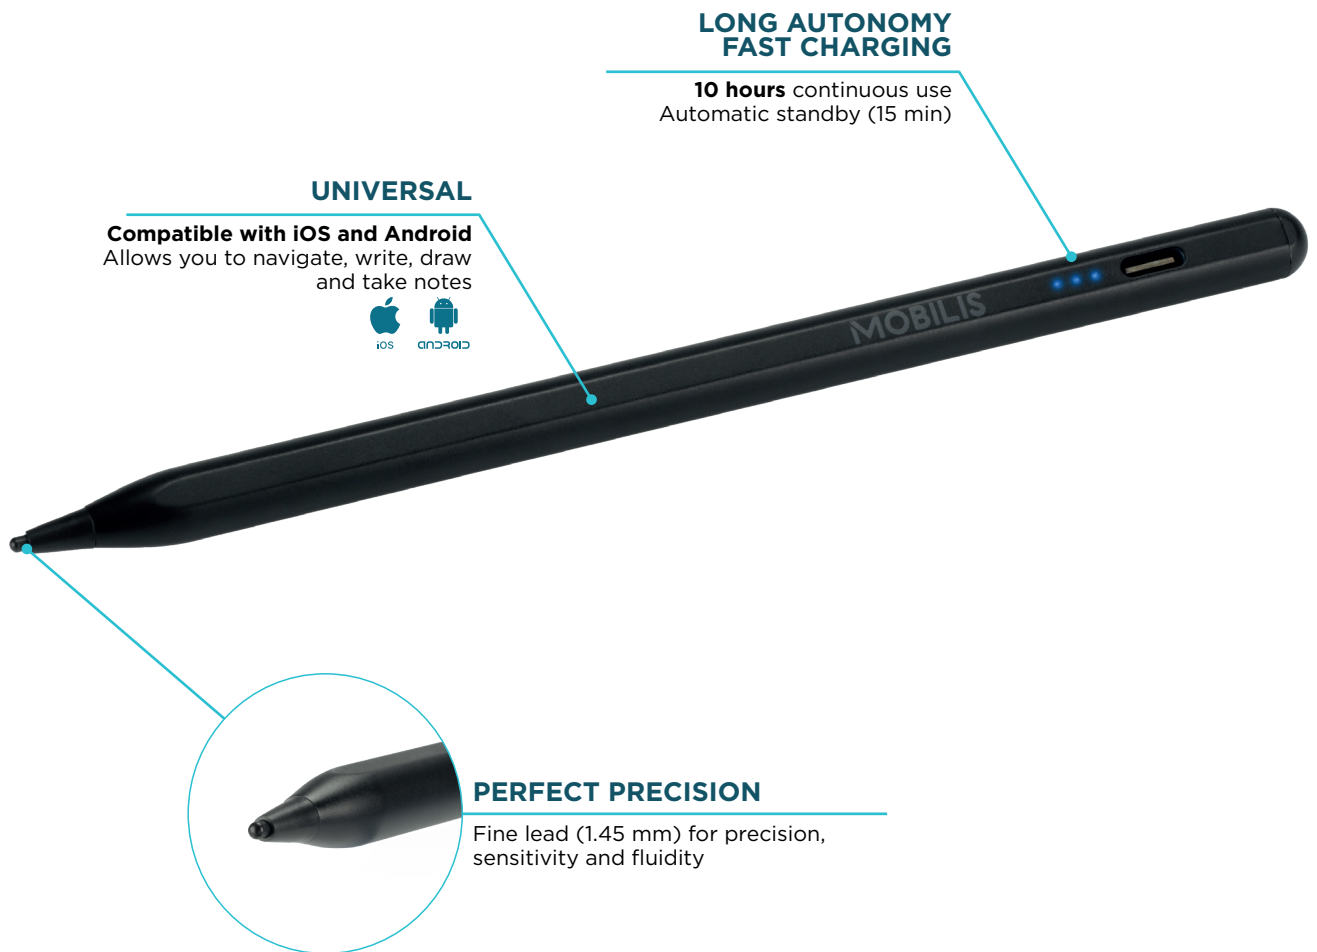

With this stylus, you can write, draw and navigate with great fluidity and writing sensitivity. Its point allows precise, continuous movements.

Thanks to its slim, lightweight design, it's comfortable and easy to hold. To switch your pen on and off, simply tap twice on the tip of the pen. The pen is ready to use straight away, so there's no need to connect it to your tablet.

UNIVERSAL ACTIVE STYLUS FOR TABLETS

Ref. 001090

Weight : 2 g | Dimensions : 9 x 166 x 9 mm

ACCESSORIES

UNIVERSAL ACTIVE STYLUS FOR TABLETS

1
YEAR
WARRANTY

PLUS-PRODUCTS

Tactile ON/OFF

Tap twice on the tip of the stylus to turn it on or off

Rechargeable

USB-A / USB-C recharging cable included

Long duration

Spare kit (tip + lead) included

Screen protector compatible

Magnetic holder

Compatible on iPad only