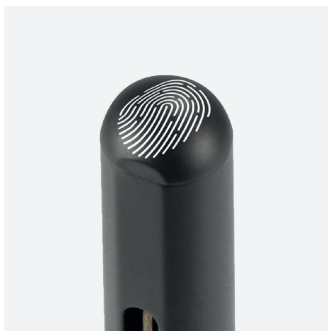

With this stylus, you can write, draw and navigate with great fluidity and writing sensitivity. Its point allows precise, continuous movements.

Thanks to its slim, lightweight design, it's comfortable and easy to hold. To switch your pen on and off, simply tap twice on the tip of the pen. The pen is ready to use straight away, so there's no need to connect it to your tablet.

UNIVERSAL ACTIVE STYLUS FOR TABLETS

Ref. 001090

Weight : 2 g | Dimensions : 9 x 166 x 9 mm

ACCESSORIES

UNIVERSAL ACTIVE STYLUS FOR TABLETS

1
YEAR
WARRANTY

PLUS-PRODUCTS

Tactile ON/OFF

Tap twice on the tip of the stylus to turn it on or off

Rechargeable

USB-A / USB-C recharging cable included

Long duration

Spare kit (tip + lead) included

Screen protector compatible

Magnetic holder

Compatible on iPad only

+ Compatible with paper film

Tailor-made offer available on request. Paper film lets you draw on your tablet while still retaining the feel and precision of drawing on paper.

Matt finish: anti-reflective and anti-fingerprint